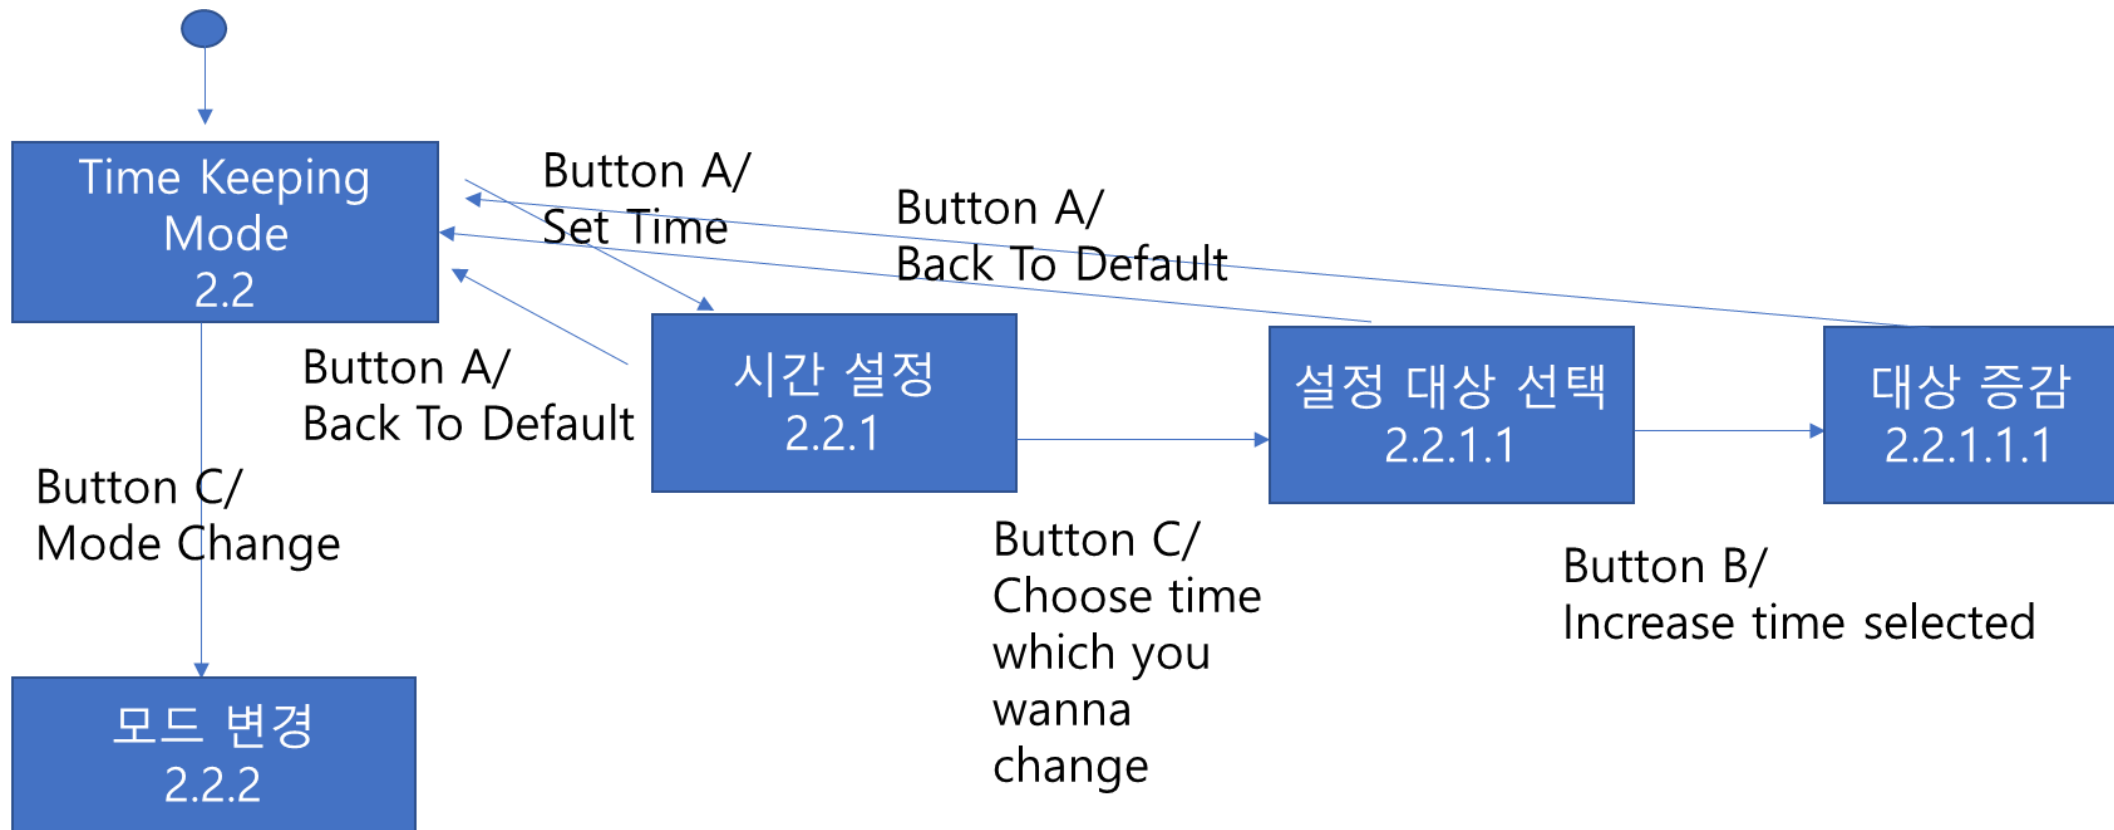

Digital Watch System

구재원
양영준
김다혜

System Context Diagram

DFD Level 0

DFD Level 1

DFD Level 2

DFD Level 2

DFD Level 3

DFD LEVEL 4 – Time Keeping Mode

DFD LEVEL 4 - Stop Watch Mode

DFD LEVEL 4 – Alarm Mode

Thank You