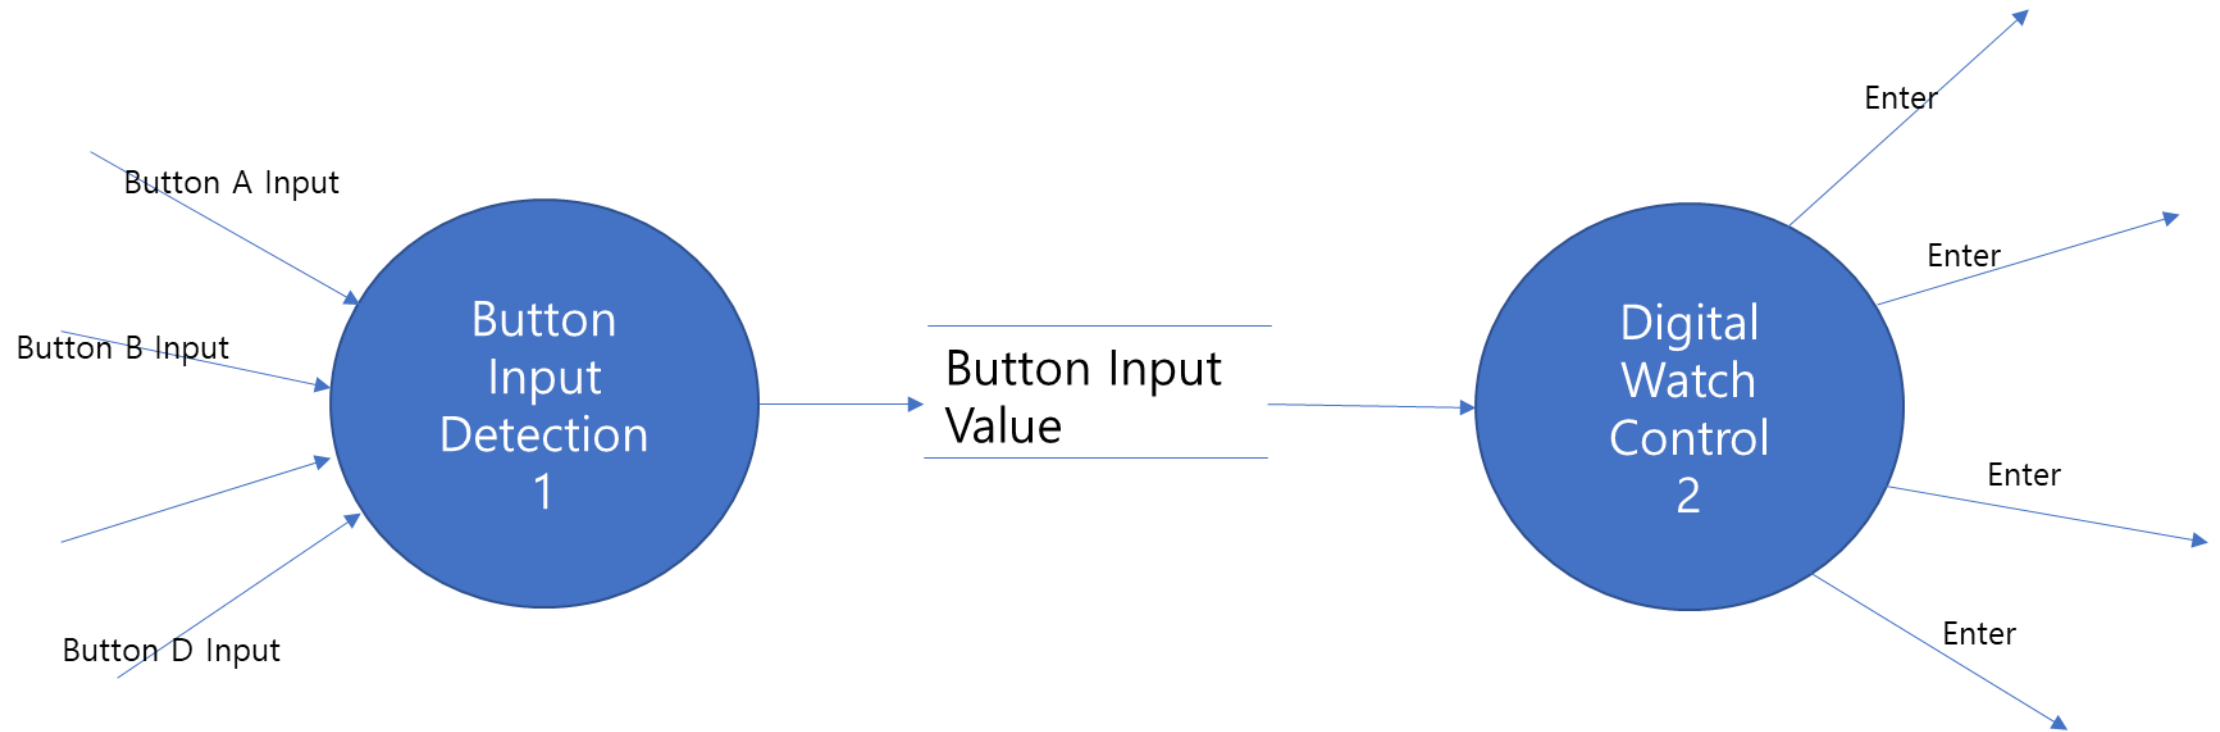

Digital Watch System

구재원
양영준
김다혜

System Context Diagram

DFD Level 0

DFD Level 1

DFD Level 2

DFD Level 2

DFD Level 3

DFD LEVEL 4 – Time Keeping Mode

DFD LEVEL 4 - Stop Watch Mode

DFD LEVEL 4 – Alarm Mode

Thank You