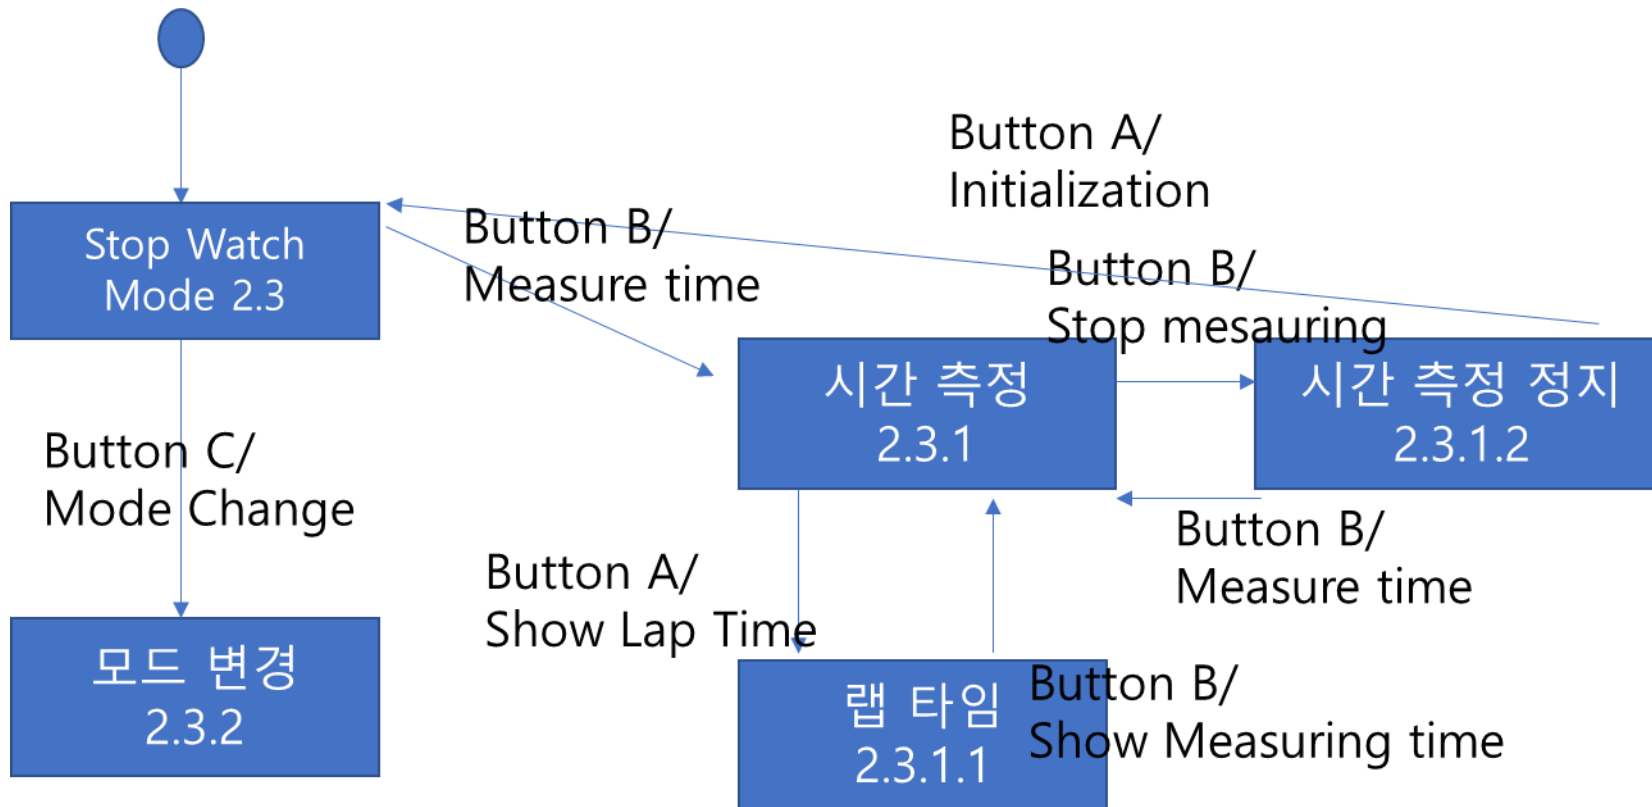

Digital Watch System

구재원
양영준
김다혜

System Context Diagram

DFD Level 0

DFD Level 1

DFD Level 2

DFD Level 2

DFD Level 3

DFD LEVEL 4 – Time Keeping Mode

DFD LEVEL 4 - Stop Watch Mode

DFD LEVEL 4 – Alarm Mode

Thank You