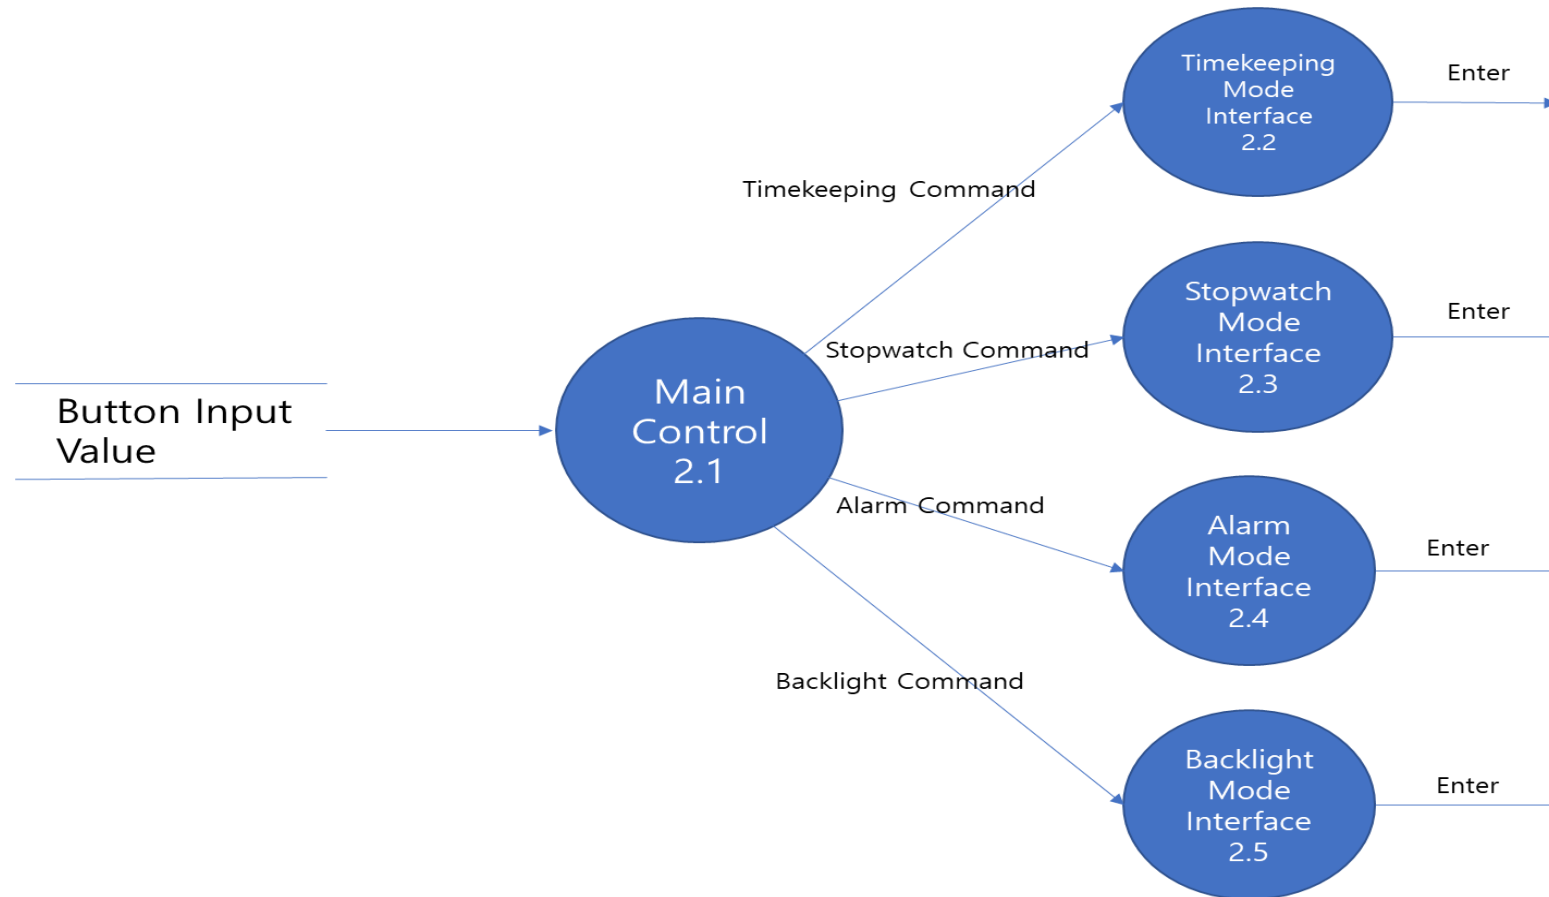

Digital Watch System

구재원
양영준
김다혜

System Context Diagram

DFD Level 0

DFD Level 1

DFD Level 2

DFD Level 2

DFD Level 3

DFD LEVEL 4 – Time Keeping Mode

DFD LEVEL 4 - Stop Watch Mode

DFD LEVEL 4 – Alarm Mode

Thank You