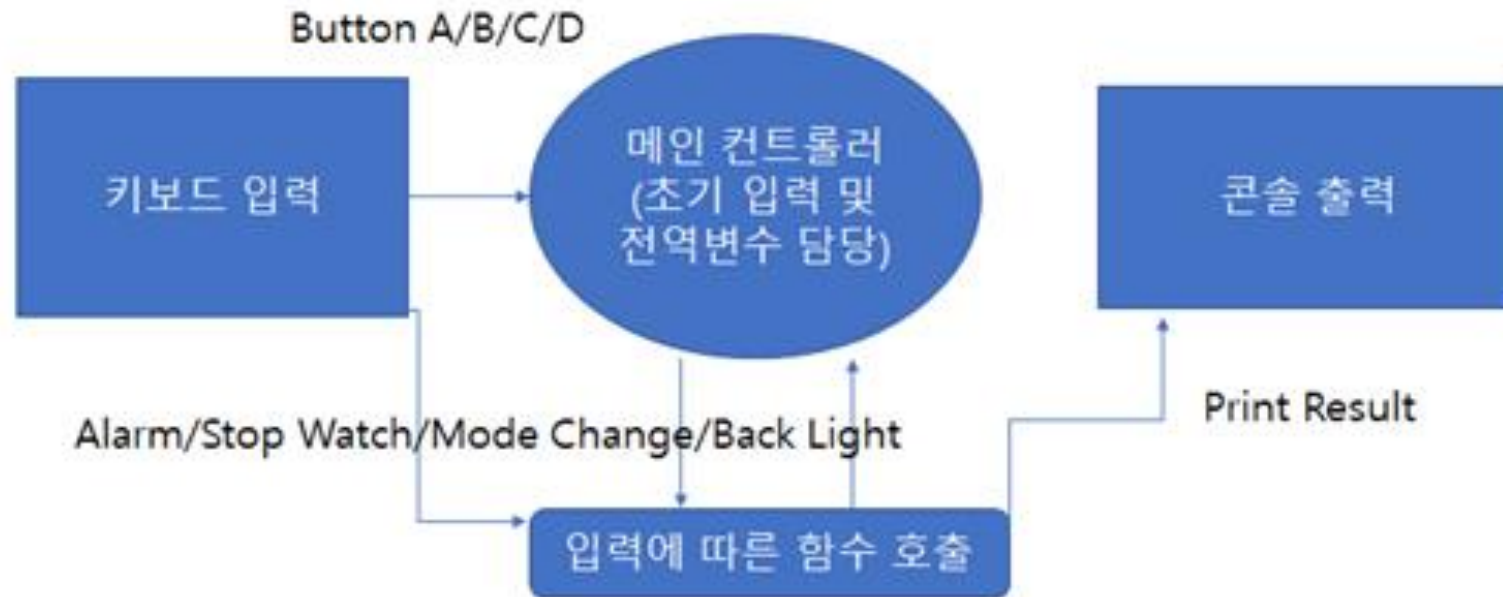

Digital Watch System

구재원
양영준
김다혜

System Context Diagram

DFD Level 0

DFD Level 1

DFD Level 2

DFD Level 2

DFD Level 3

DFD LEVEL 4 – Time Keeping Mode

DFD LEVEL 4 - Stop Watch Mode

DFD LEVEL 4 – Alarm Mode

Thank You