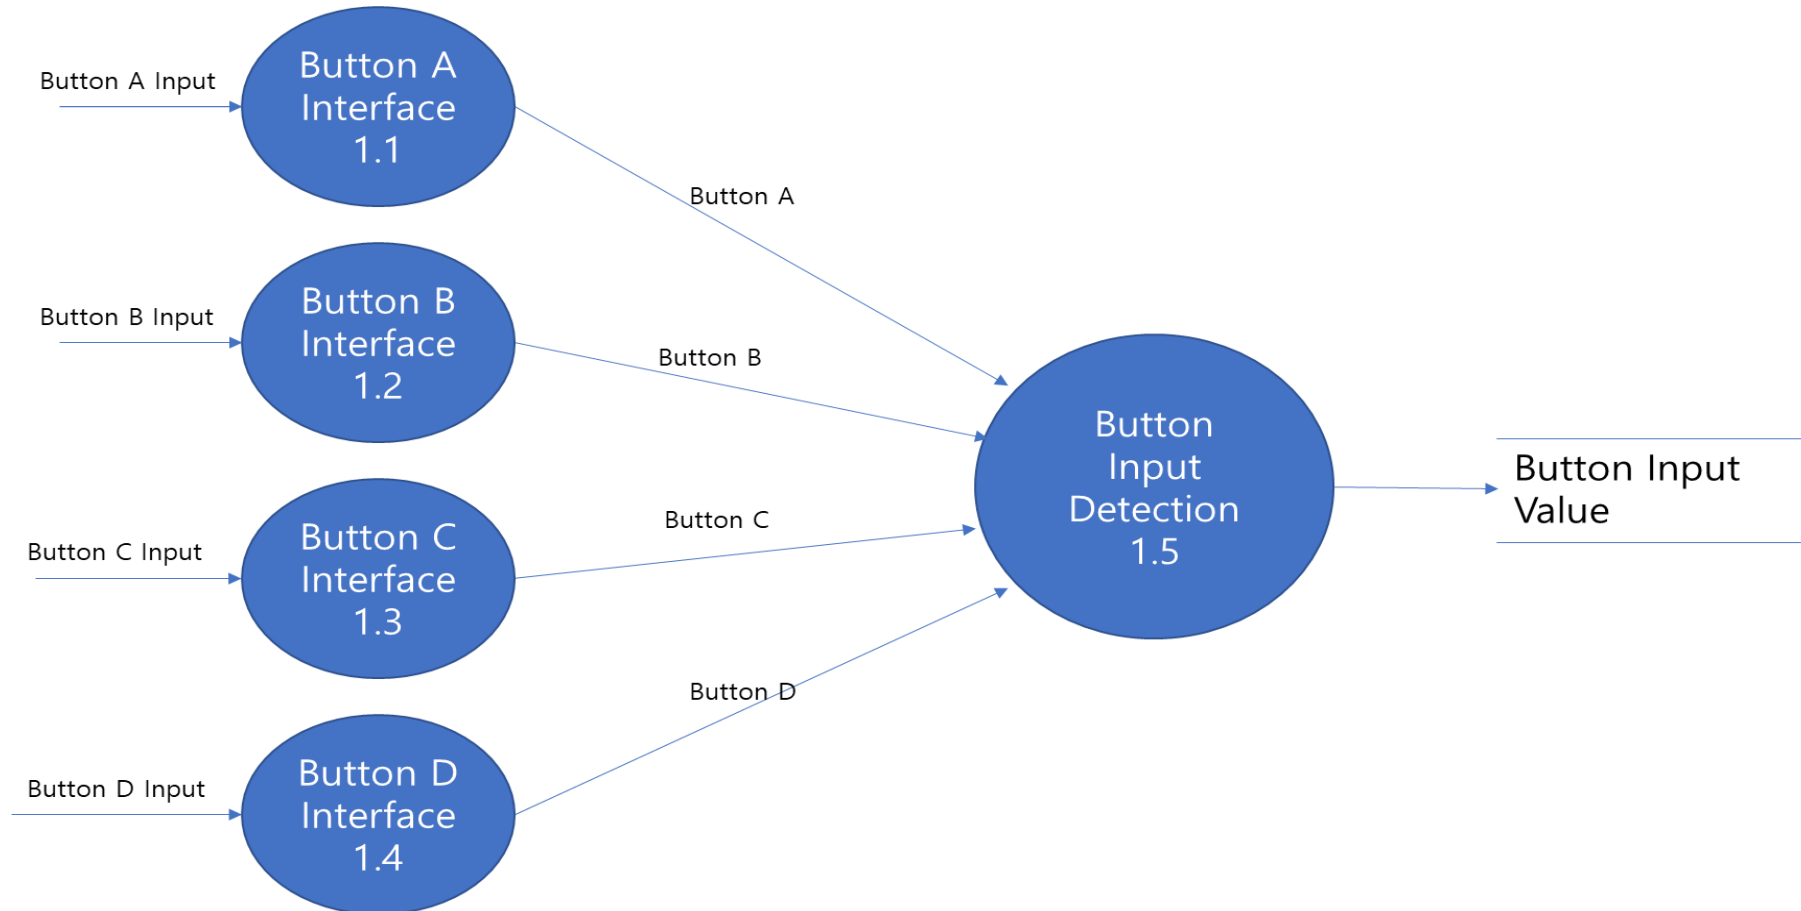

Digital Watch System

구재원
양영준
김다혜

System Context Diagram

DFD Level 0

DFD Level 1

DFD Level 2

DFD Level 2

DFD Level 3

DFD LEVEL 4 – Time Keeping Mode

DFD LEVEL 4 - Stop Watch Mode

DFD LEVEL 4 – Alarm Mode

Thank You