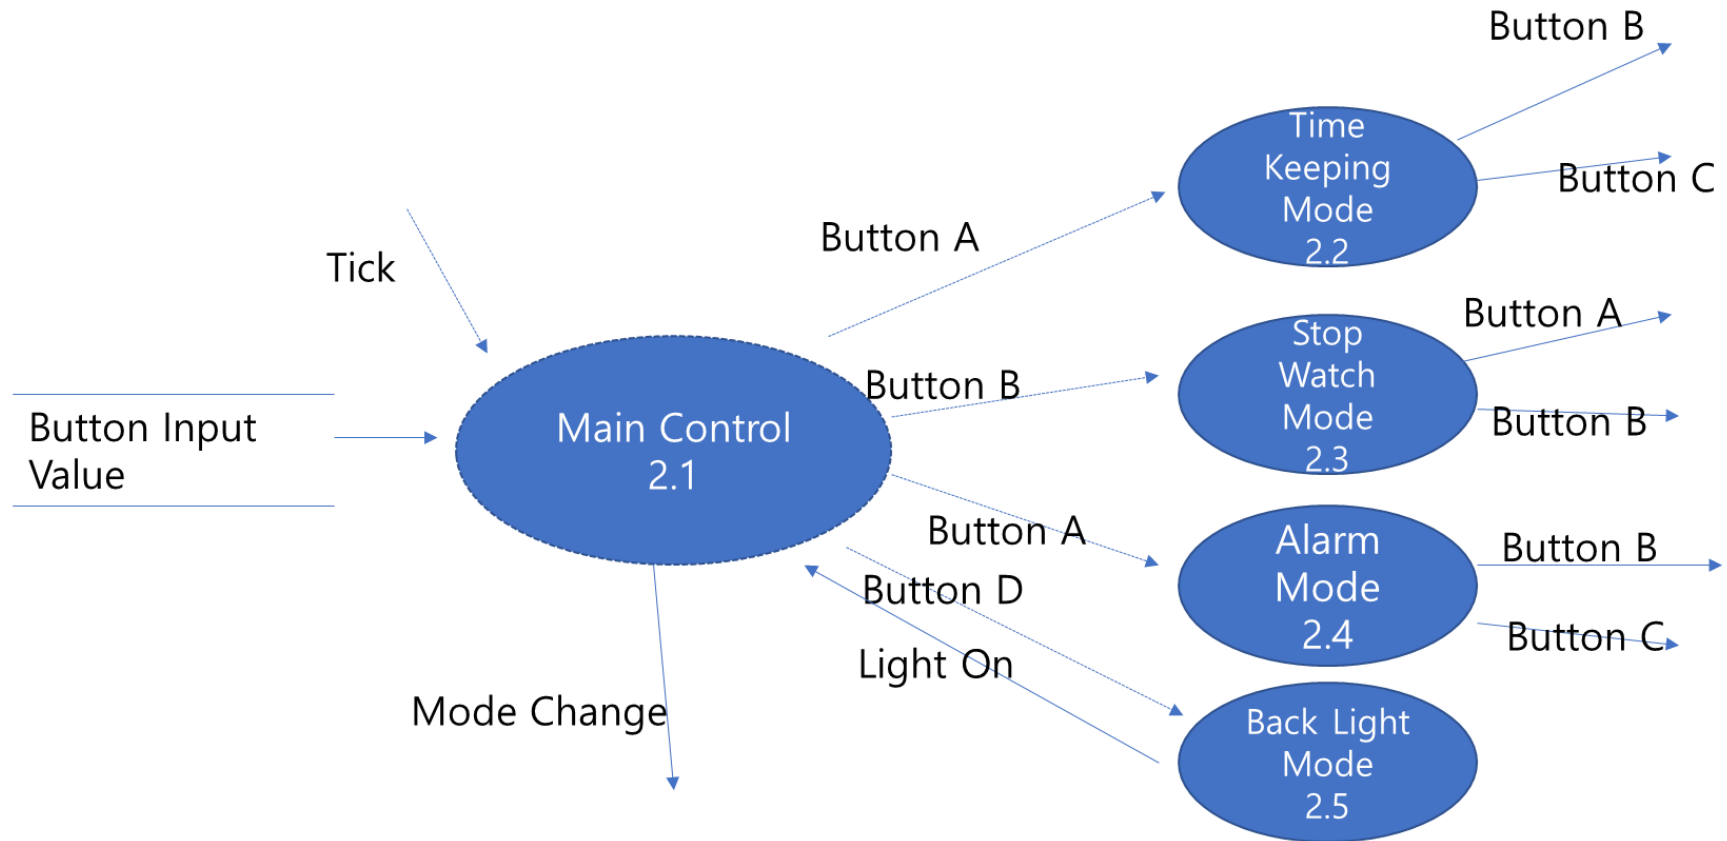

Digital Watch System

구재원
양영준
김다혜

System Context Diagram

DFD Level 0

DFD Level 1

DFD Level 2

DFD Level 2

DFD Level 3

DFD LEVEL 4 – Time Keeping Mode

DFD LEVEL 4 - Stop Watch Mode

DFD LEVEL 4 – Alarm Mode

Thank You