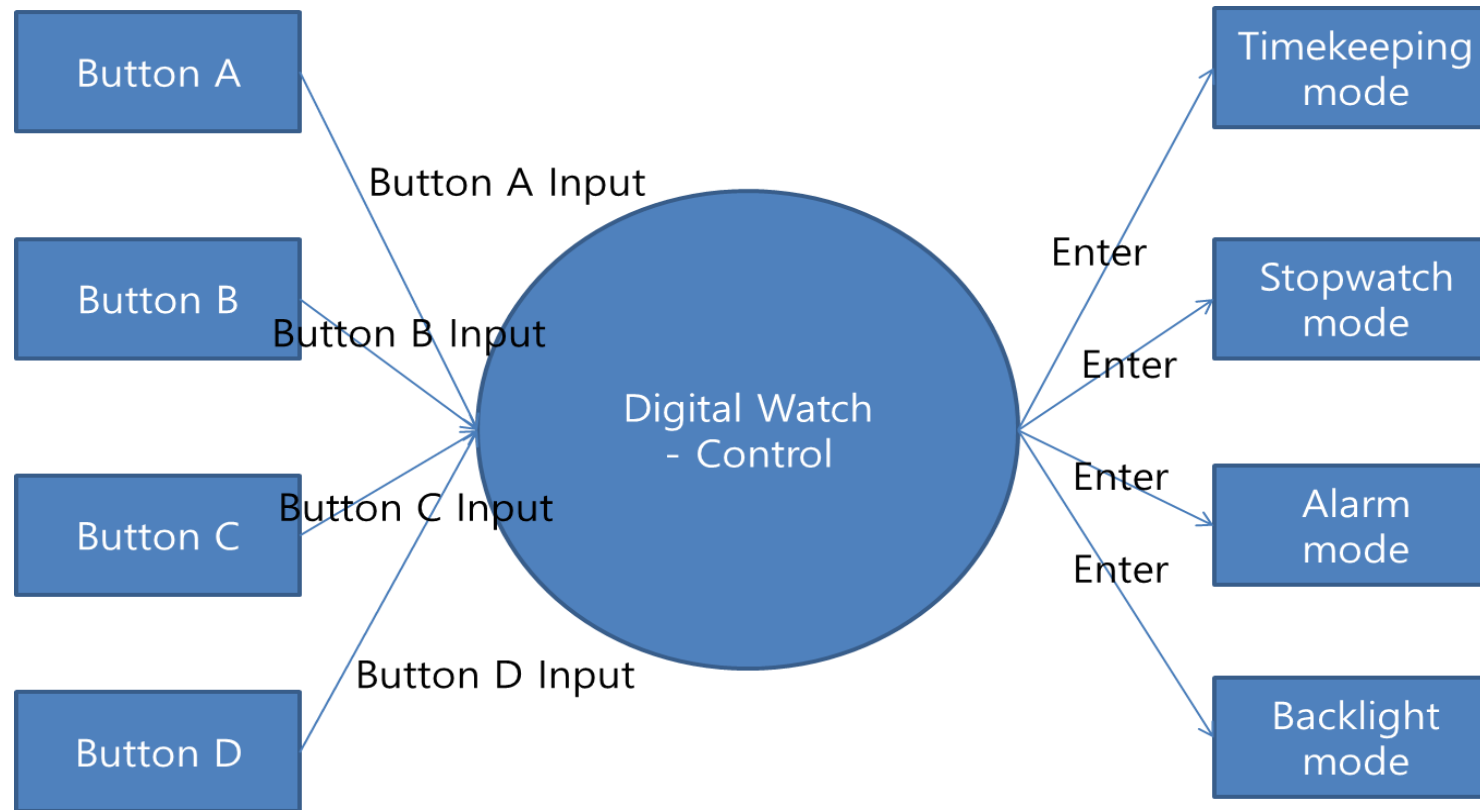

Digital Watch System

구재원
양영준
김다혜

System Context Diagram

DFD Level 0

DFD Level 1

DFD Level 2

DFD Level 2

DFD Level 3

DFD LEVEL 4 – Time Keeping Mode

DFD LEVEL 4 - Stop Watch Mode

DFD LEVEL 4 – Alarm Mode

Thank You