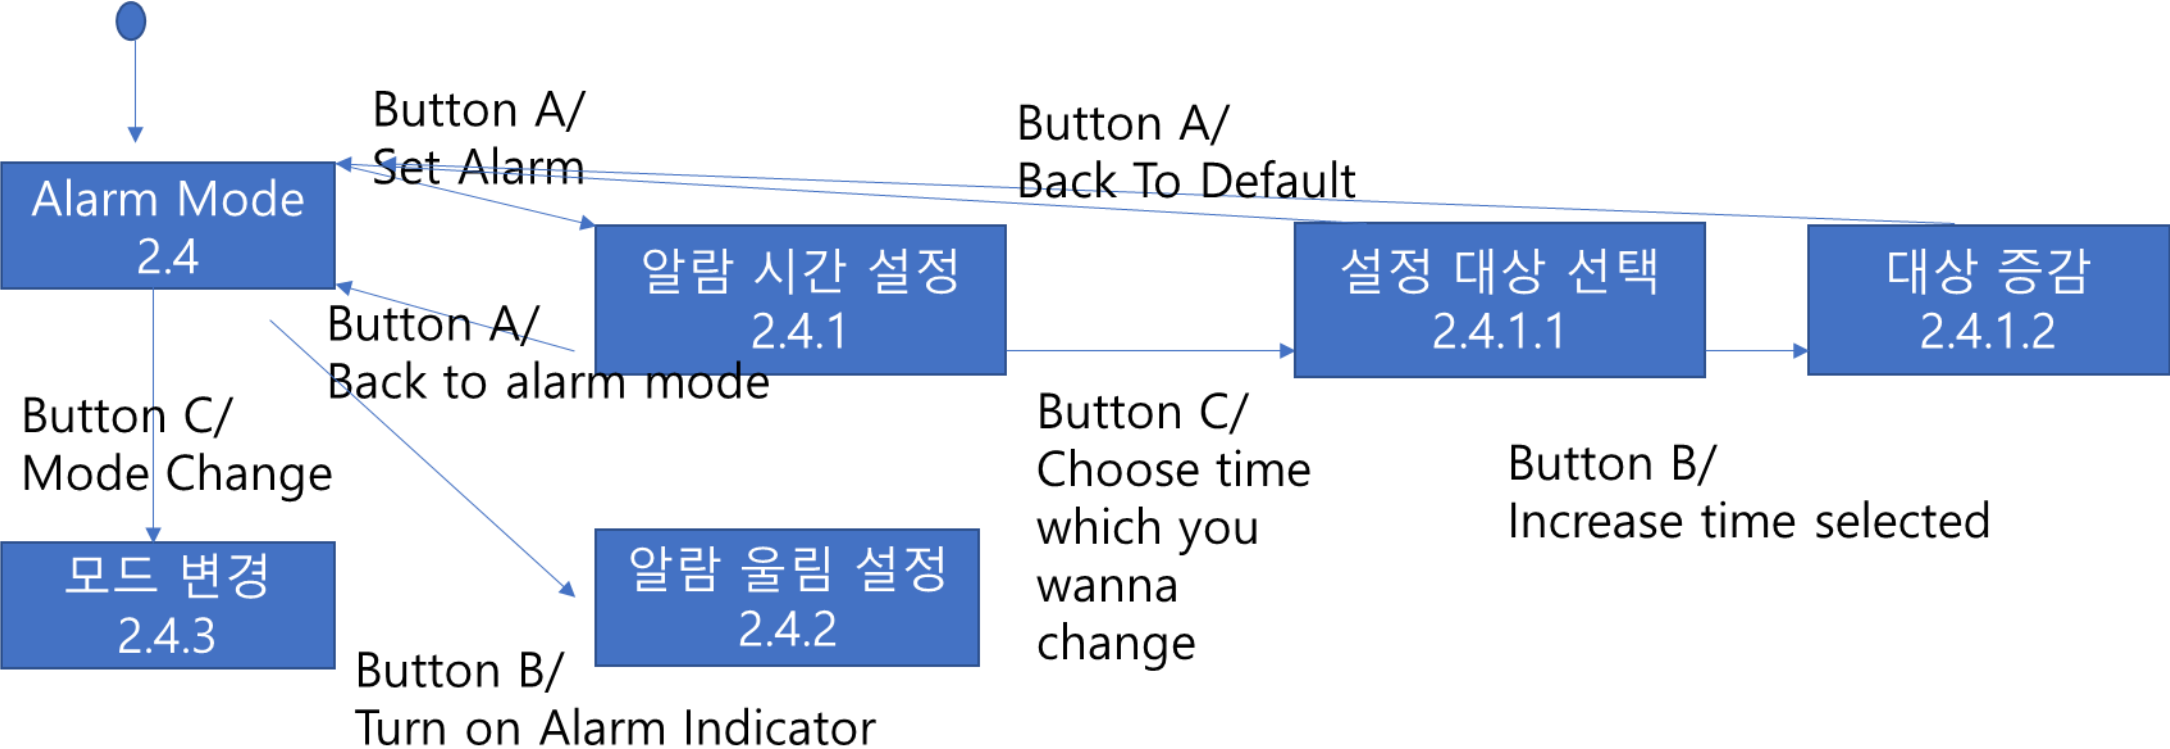

Digital Watch System

구재원
양영준
김다혜

System Context Diagram

DFD Level 0

DFD Level 1

DFD Level 2

DFD Level 2

DFD Level 3

DFD LEVEL 4 – Time Keeping Mode

DFD LEVEL 4 - Stop Watch Mode

DFD LEVEL 4 – Alarm Mode

Thank You